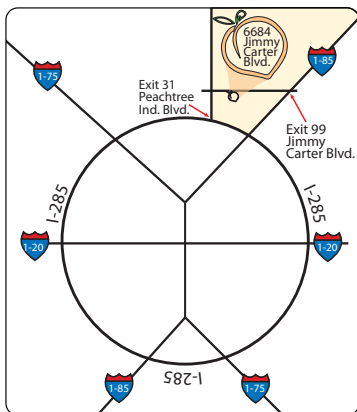

Metro Atlanta Map