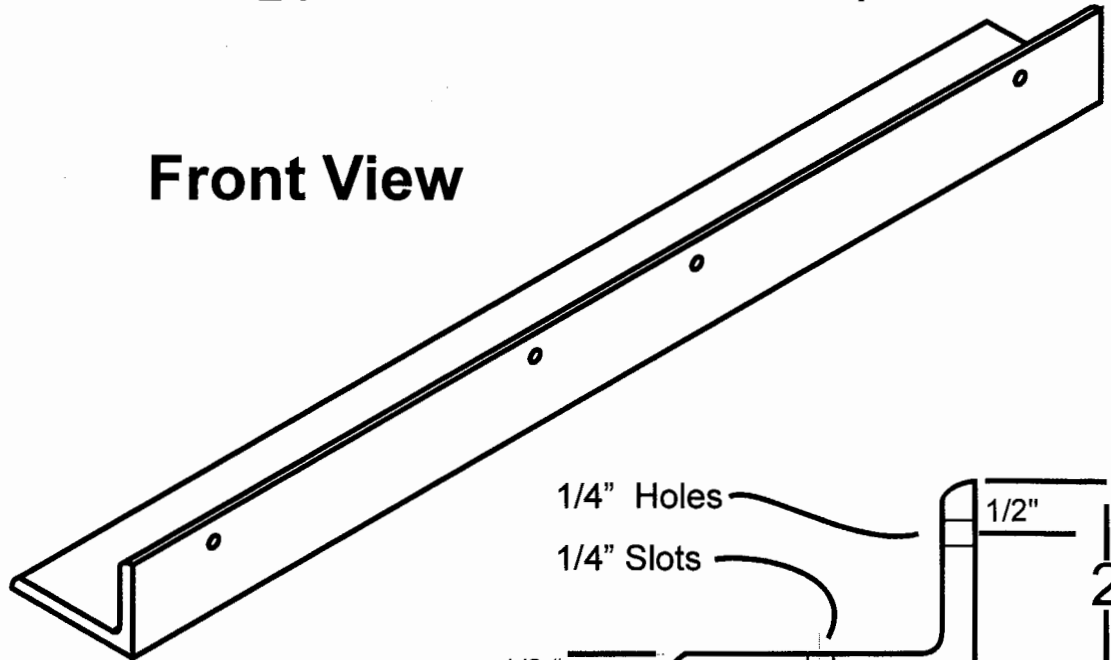

Item Number 20394
24" Pre-Drilled Aluminum Fence
(no fence opening)

Front View

End View

(Not to Scale)

Rear View