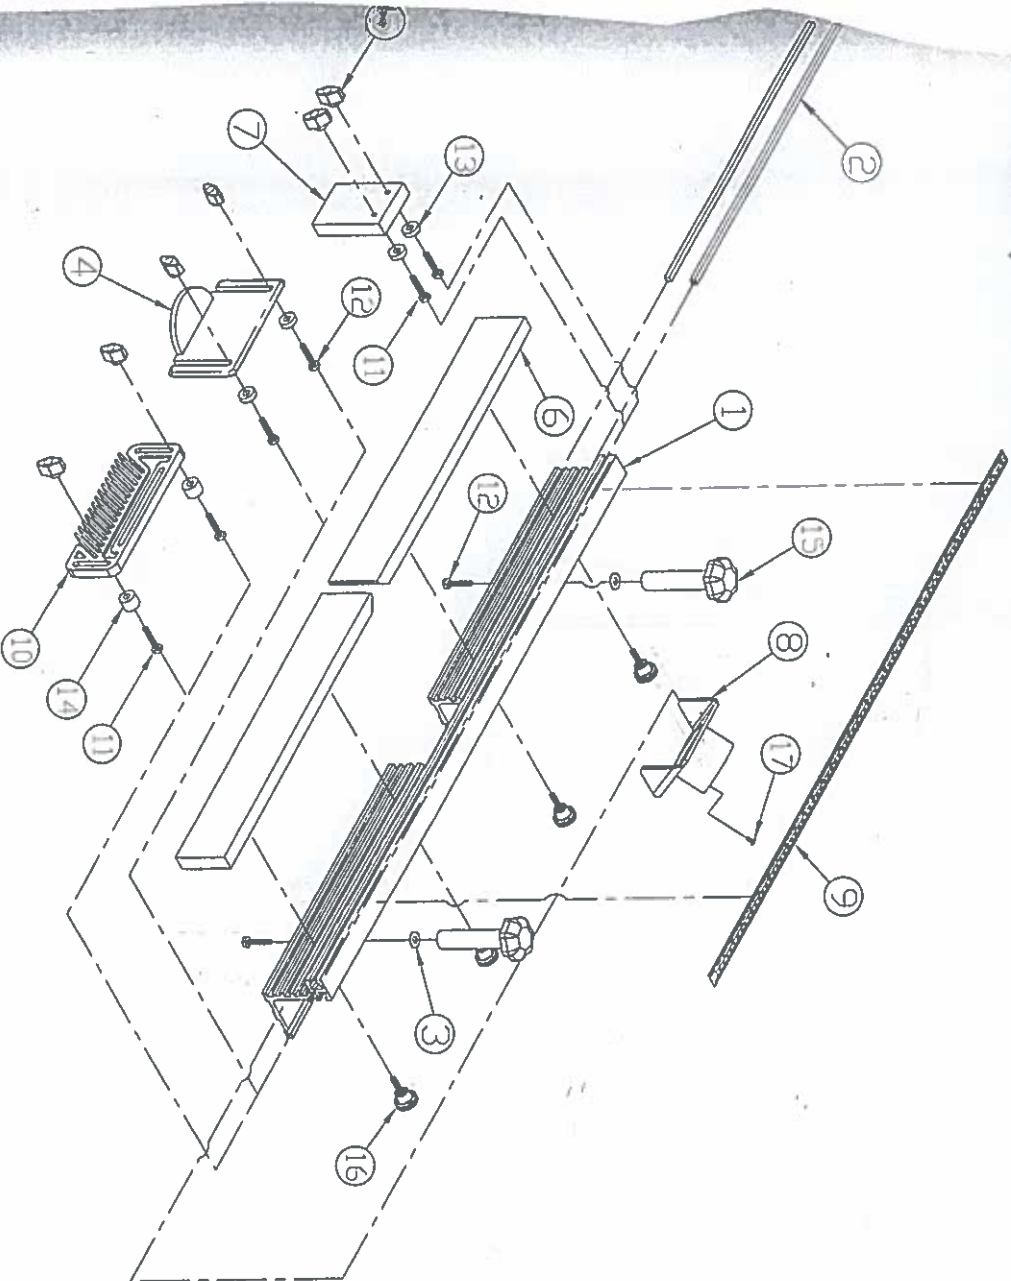

32" Router Table Fence

NO.	Items	Specification	Pieces
1	Aluminum Fence	3.5"x3.5"x32"	1
2	Aluminum Bar	6.35x6.35x400mm	2
3	Washer	Ø18xØ8x1.5t	2
4	Safety cover	146x90x50mm	1
5	Knob	1/4" tooth	6
6	MDF Fence	18.66x405mm	2
7	MDF Block	18.66x90mm	1
8	Dust Hood	85x108x75mm	1
9	Measuring Tape	PVC-36"	1
10	Featherboard	193x80x12mm	1
11	Hex Head Machine Bolt	1/4"x1.3/4"	4
12	Hex Head Machine Bolt	1/4"x1"	4
13	Plastic Washer(Black)	Ø19xØ8x6t WP19H6	4
14	Plastic Washer (Black)	Ø19xØ8x14t WP19H14	2
15	Seven star knob	Ø57x112L (1/4" tooth)	2
16	Round Knob	1/4"x3/4"	4
17	Round head screw	M4x0.7P-x8L	1