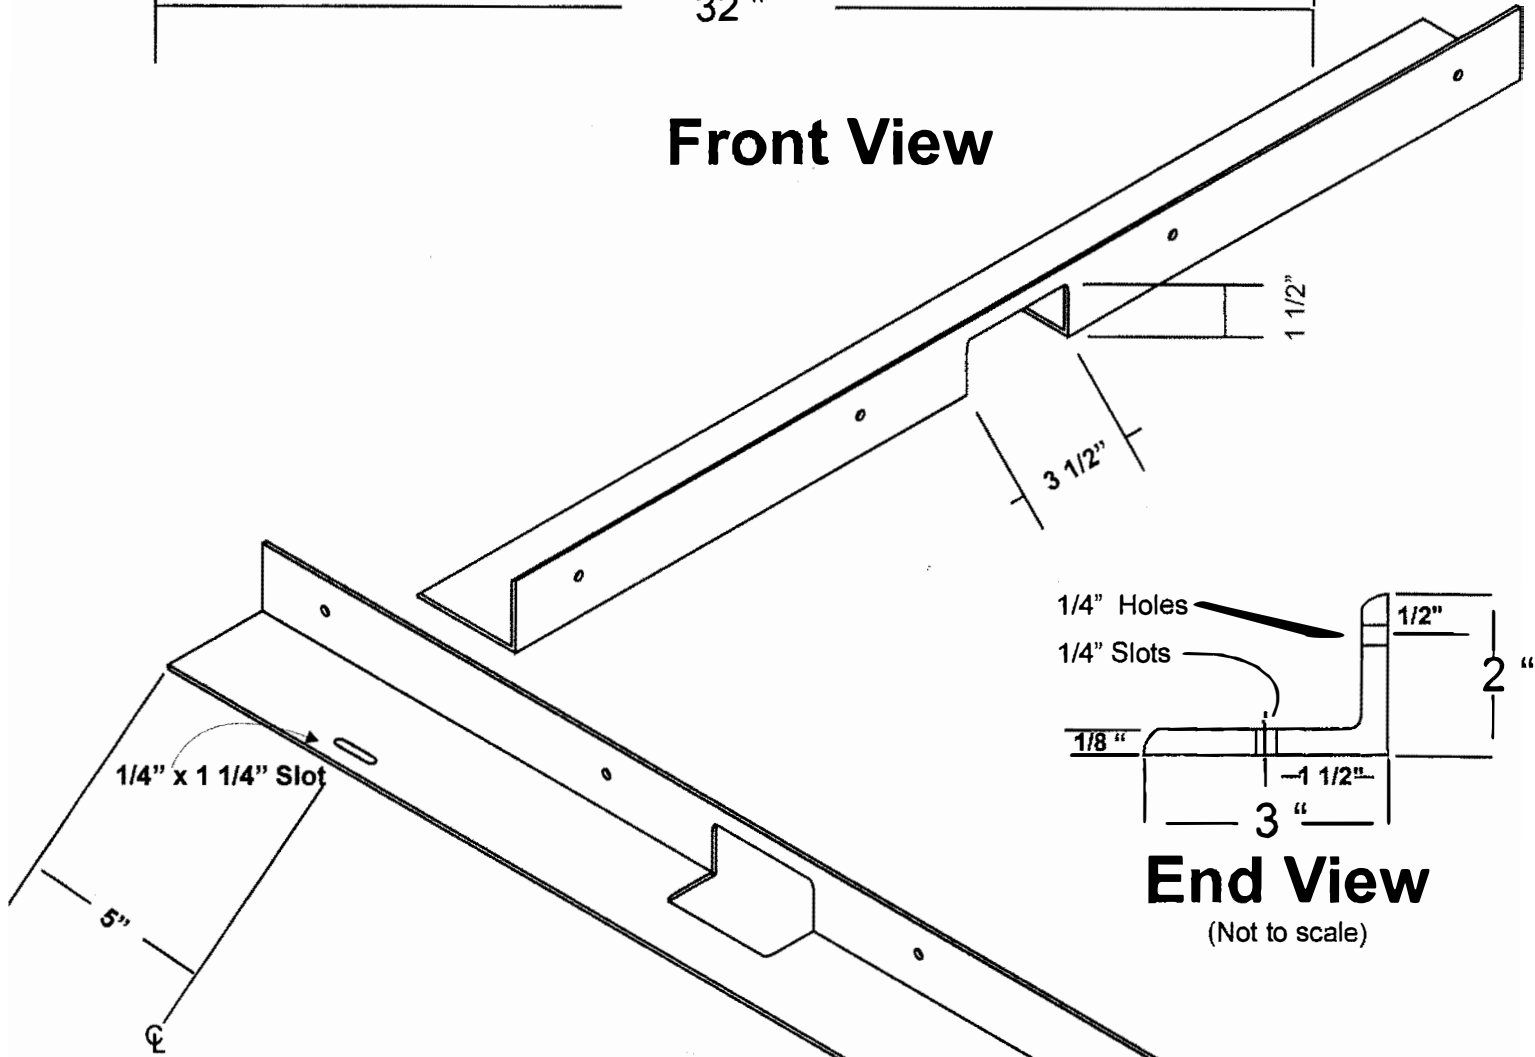

Item Number 1098
32" Pre-Drilled Aluminum Fence
(with fence opening)

Front View

Rear View

End View

(Not to scale)