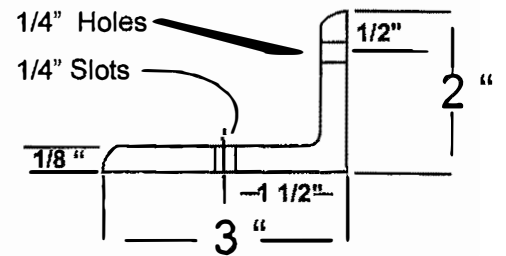

Item Number 1098
32" Pre-Drilled Aluminum Fence
(with fence opening)

Front View

Rear View

End View

(Not to scale)