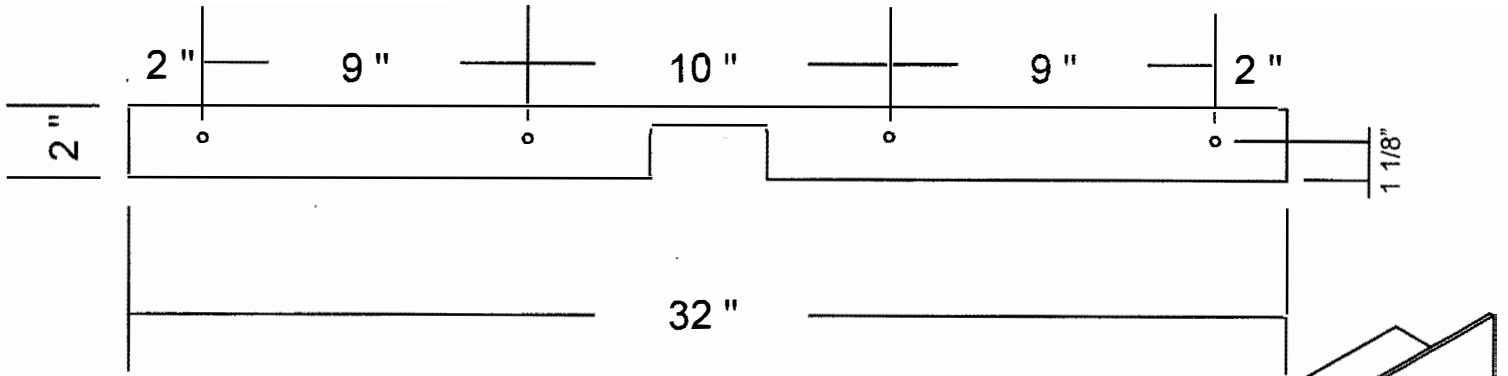

Item Number 1098
32" Pre-Drilled Aluminum Fence
(with fence opening)

Front View

Rear View

End View

(Not to scale)