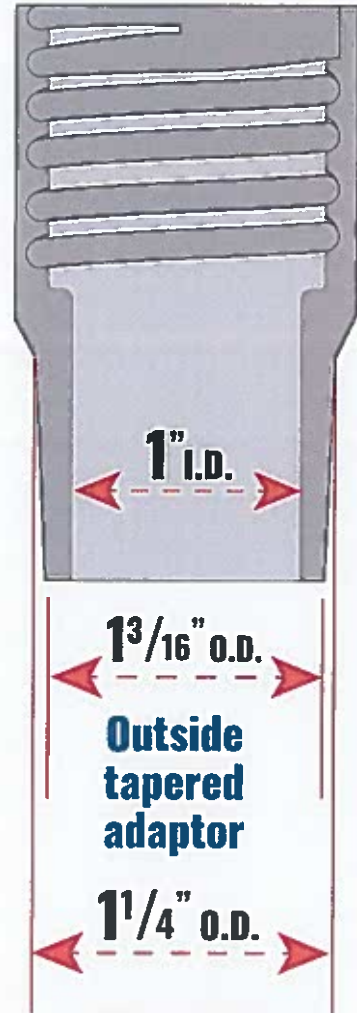

Tapered Small Rubber Adaptor

threads on to
**POWER
TOOL HOSE**

Dimensions are approximate

625